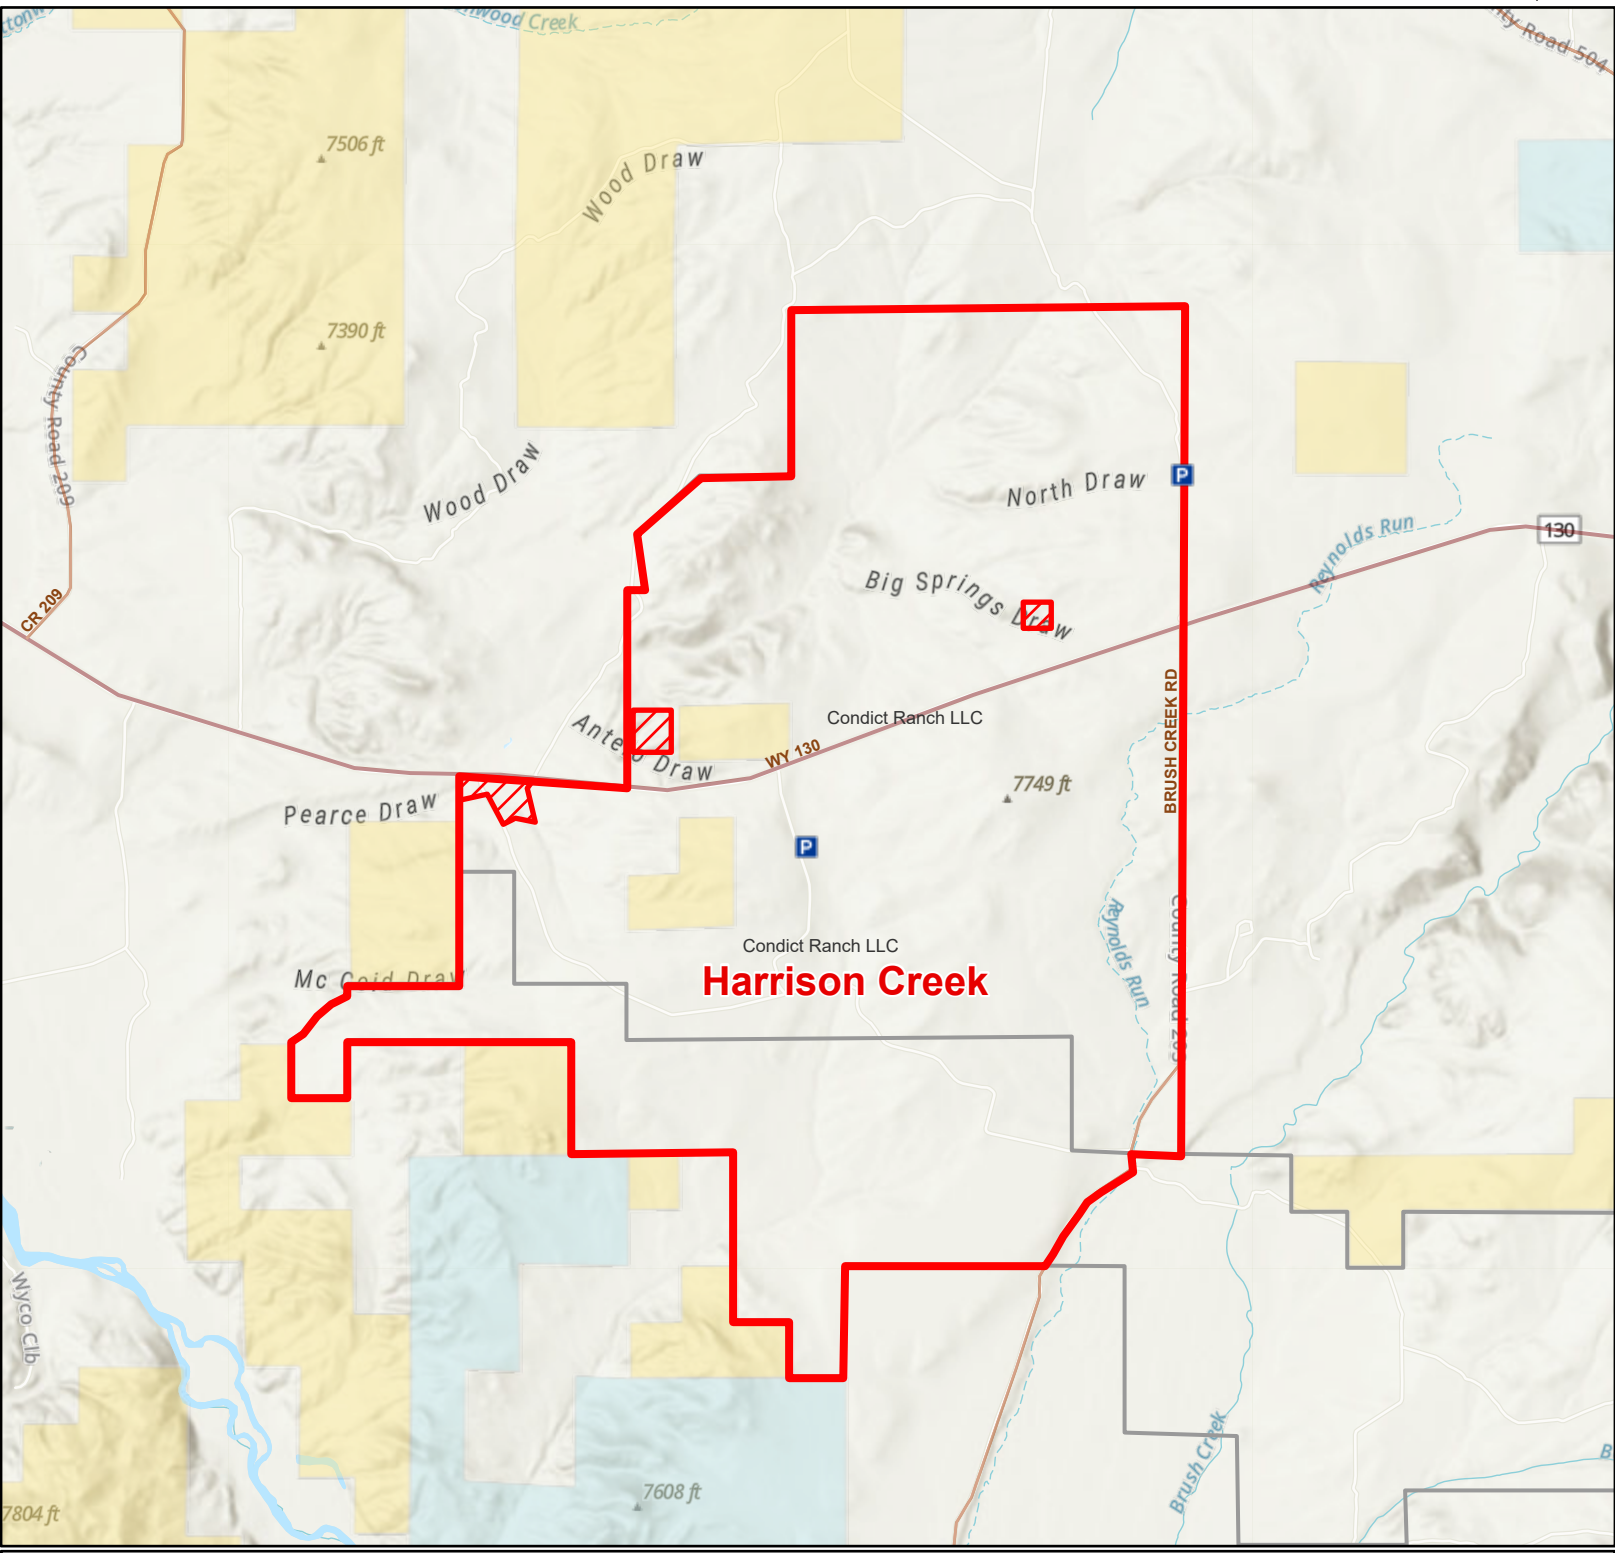

# Harrison Creek Hunter Management Area

2023  
Hunt Season

Parking	Open Road	Boundary	Limited Range Weapons and Archery	State	Wyoming Game & Fish Dept.
Road Closed	Special Conditions Apply	Archery Only	Other	BLM	Forest Service
Coupon Box	Closed Road	CLOSED		DOD	Private
Gate	Ownership				

Species allowed to hunt: Antlerless Elk

## See Ranch Rules for More Information and Restrictions

Hunter Management Area rules apply only to those lands enrolled in the HMA.

This map is for visual use, assistance and general location only, does not represent a survey, and is not to be used for legal conveyance. Area boundaries are approximate and can change. Signs will mark the actual access boundaries.